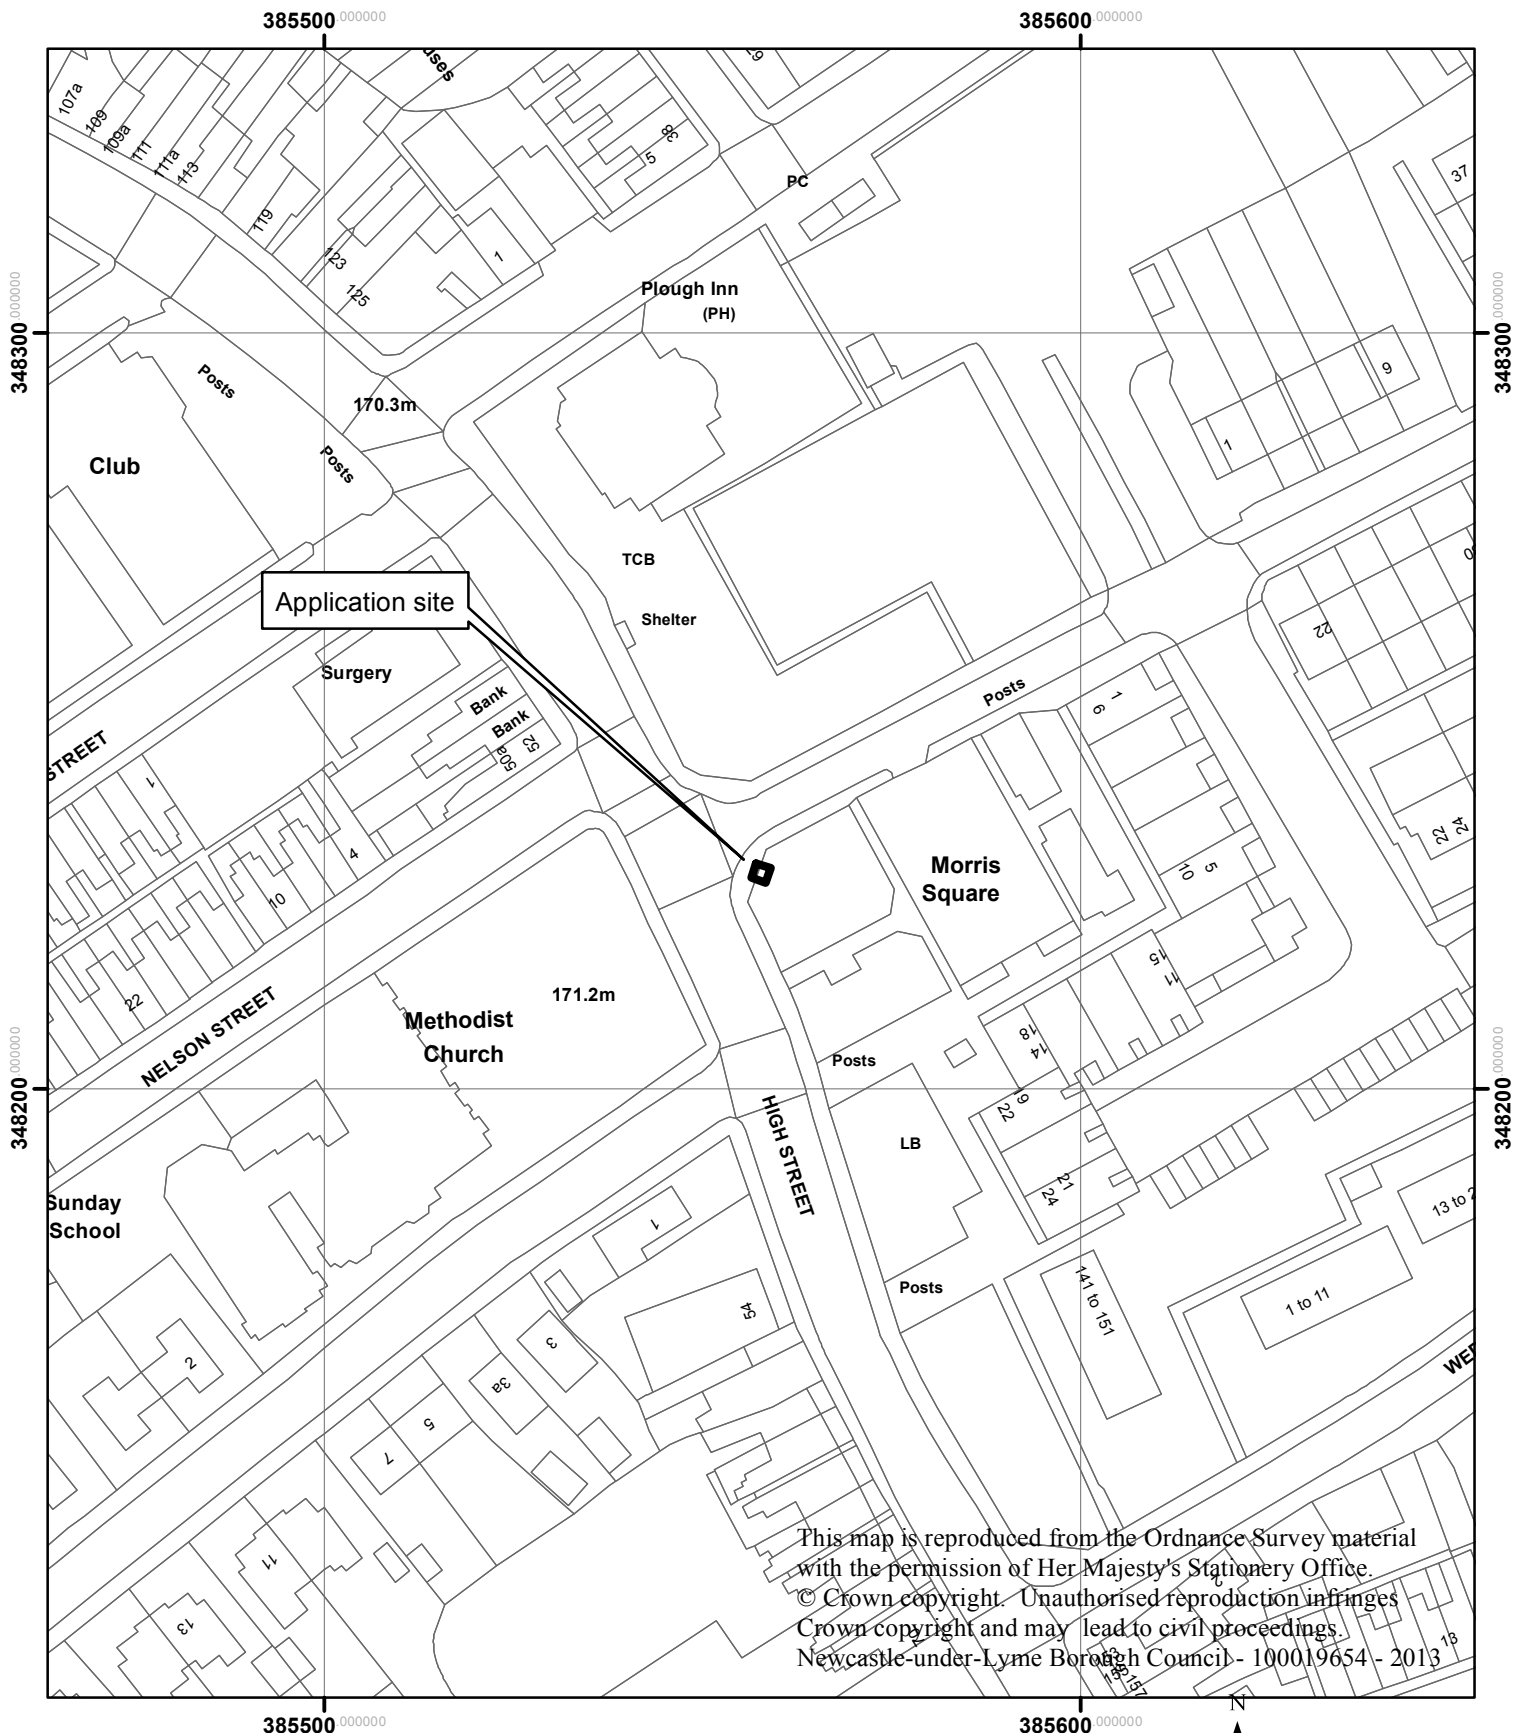

Corner of Minton Street and High St Wolstanton

14/00252/TDET

This map is reproduced from the Ordnance Survey material with the permission of Her Majesty's Stationery Office. © Crown copyright. Unauthorised reproduction infringes Crown copyright and may lead to civil proceedings. Newcastle-under-Lyme Borough Council - 100019654 - 2013